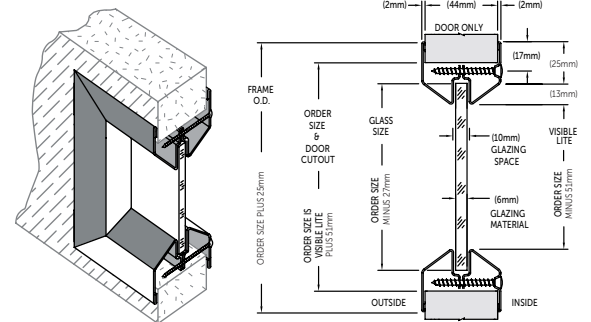

Specialist inward opening threshold available where water ingress is an issue on inward opening doors.

SEALS

Strongdor self adhesive P-seal provided as standard.

SIDE PANELS & OVER PANELS (Optional)

Solid side and over panels available.

* Available on most doorsets in the range.

Threshold

Frame and Leaf Profile

Vision Panel

Louvre Panel