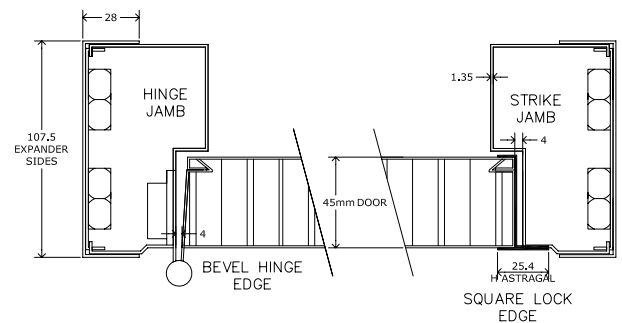

Specialist inward opening threshold available where water ingress is an issue on inward opening doors.

SEALS

Strongdor self adhesive P-seal provided as standard.

SIDE PANELS & OVER PANELS (Optional)

Solid side and over panels available.

* Available on most doorsets in the range.

Threshold

Frame and Leaf Profile

Vision Panel

Louvre Panel