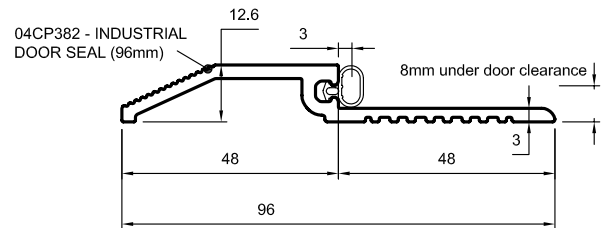

Specialist inward opening threshold available where water ingress is an issue on inward opening doors.

SEALS

Strongdor self adhesive P-seal provided as standard.

SIDE PANELS & OVER PANELS (Optional)

Solid side and over panels available.

* Available on most doorsets in the range.

Threshold

Frame and Leaf Profile

Vision Panel

Louvre Panel